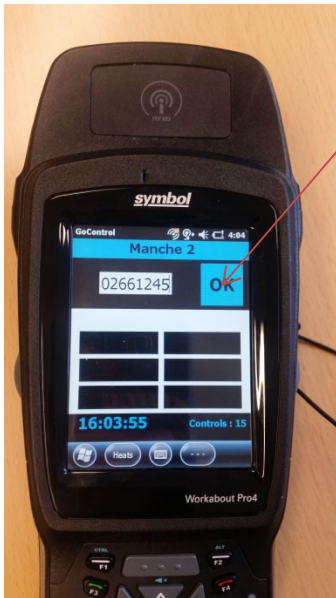

Scan
Barres-code

Select place
Password : 2019

Scan
RFID

Stand by :
Push max 2s

Never turn off the PDA completely

Manual insertion tire number:

Push here

Enter the number using the keypad

And confirm with OK

The program used to control the tires may go into the background on the PDA.

At this time it must be restarted by clicking on the icon GoControl