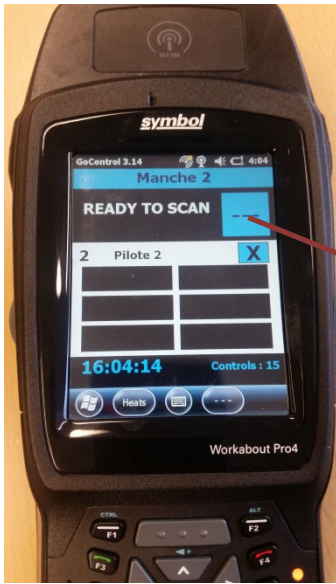

Scan
Barres-code

Select place
Password : 2019

Scan
RFID

Stand by :
Push max 2s

Never turn off the PDA completely

Manual insertion tire number:

Push here

Enter the number using the keypad

And confirm with OK

The program used to control the tires may go into the background on the PDA.

At this time it must be restarted by clicking on the icon GoControl