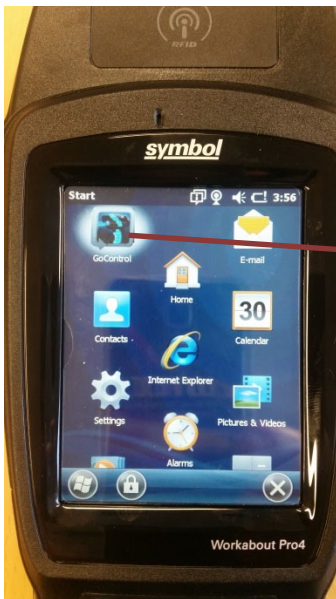

Scan
Barres-code

Select place
Password : 2019

Scan
RFID

Stand by :
Push max 2s

Never turn off the PDA completely

Manual insertion tire number:

Push here

Enter the number using the keypad

And confirm with OK

The program used to control the tires may go into the background on the PDA.

At this time it must be restarted by clicking on the icon GoControl